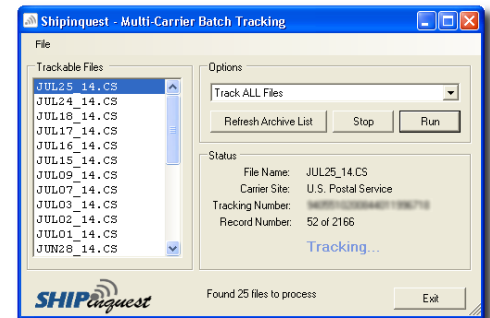

Arm your team with the tools required to effectively support the ever changing world of shipping.

Integrated Systems offers a suite of utilities that enable shippers and support individuals to pre-ship items, validate domestic addresses, ship virtually any carrier, create custom Bills of Lading, search through historical data, and much more. Call today to speak with our haste free sales staff or in-house team of engineers.

Richard Corliss

Director of Sales

Integrated Systems Associates, Inc.
8 Filko Avenue, Unit #4
Swansea, MA 02777-3445

(508) 379-3630

<http://www.integratedsys.net/shipinquest.html>